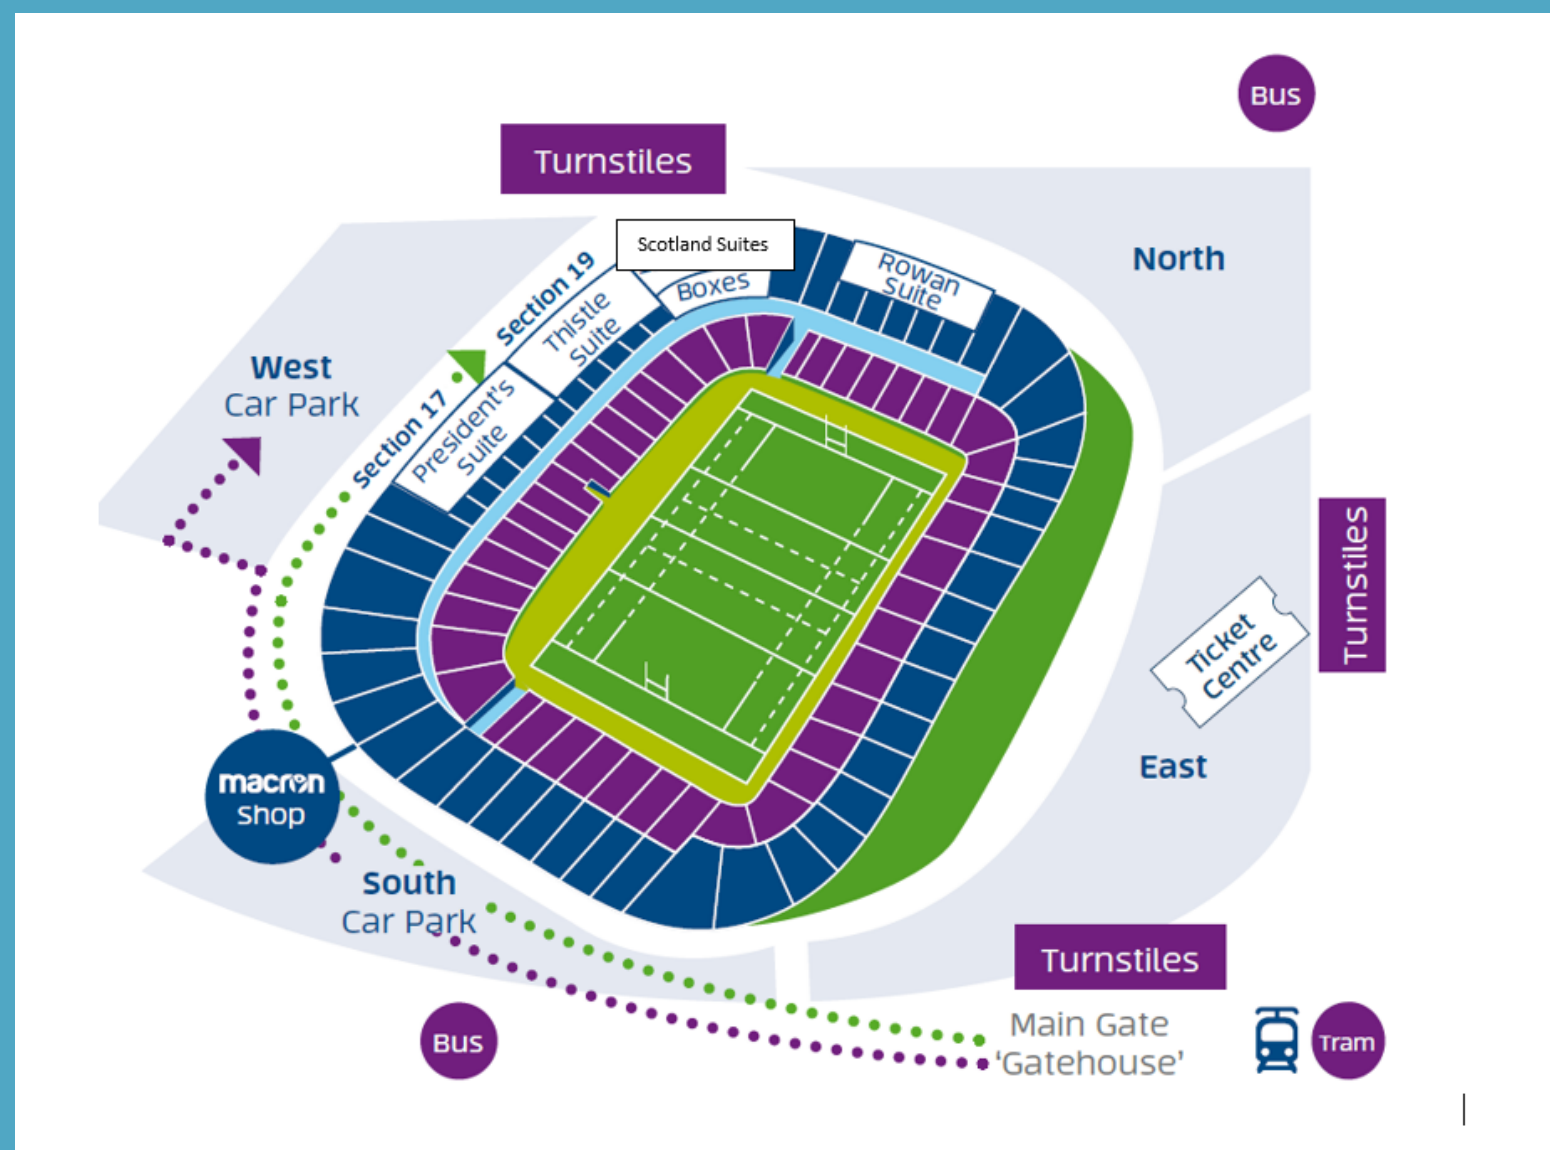

Lothian Care Homes and Care at Home 2022 Conference

Getting to BT Murrayfield Stadium

By Car

BT Murrayfield is located to the west of the city and has private parking for over 800 cars. Your destination postcode is EH12 5PJ

By Air

Edinburgh International Airport is located just 6 miles from the stadium. Buses, trams and taxis are all available with direct links to the stadium.

By Bus

Edinburgh's main terminal is situated in the city centre at St Andrew's Square, in Elder Street. Bus number 22 runs past the stadium. citylink.co.uk / lothianbuses.com

By Tram

Edinburgh's tram system runs from Edinburgh Airport into the city centre every 10 minutes. There is a stop conveniently located outside the stadium. edinburghtrams.com

By Train

Edinburgh is serviced by two railway stations, Waverley & Haymarket and has a growing network of direct routes. For train timetables and real-time running times contact National Railway Enquiries on 08457 49 50 or visit nationalrail.co.uk