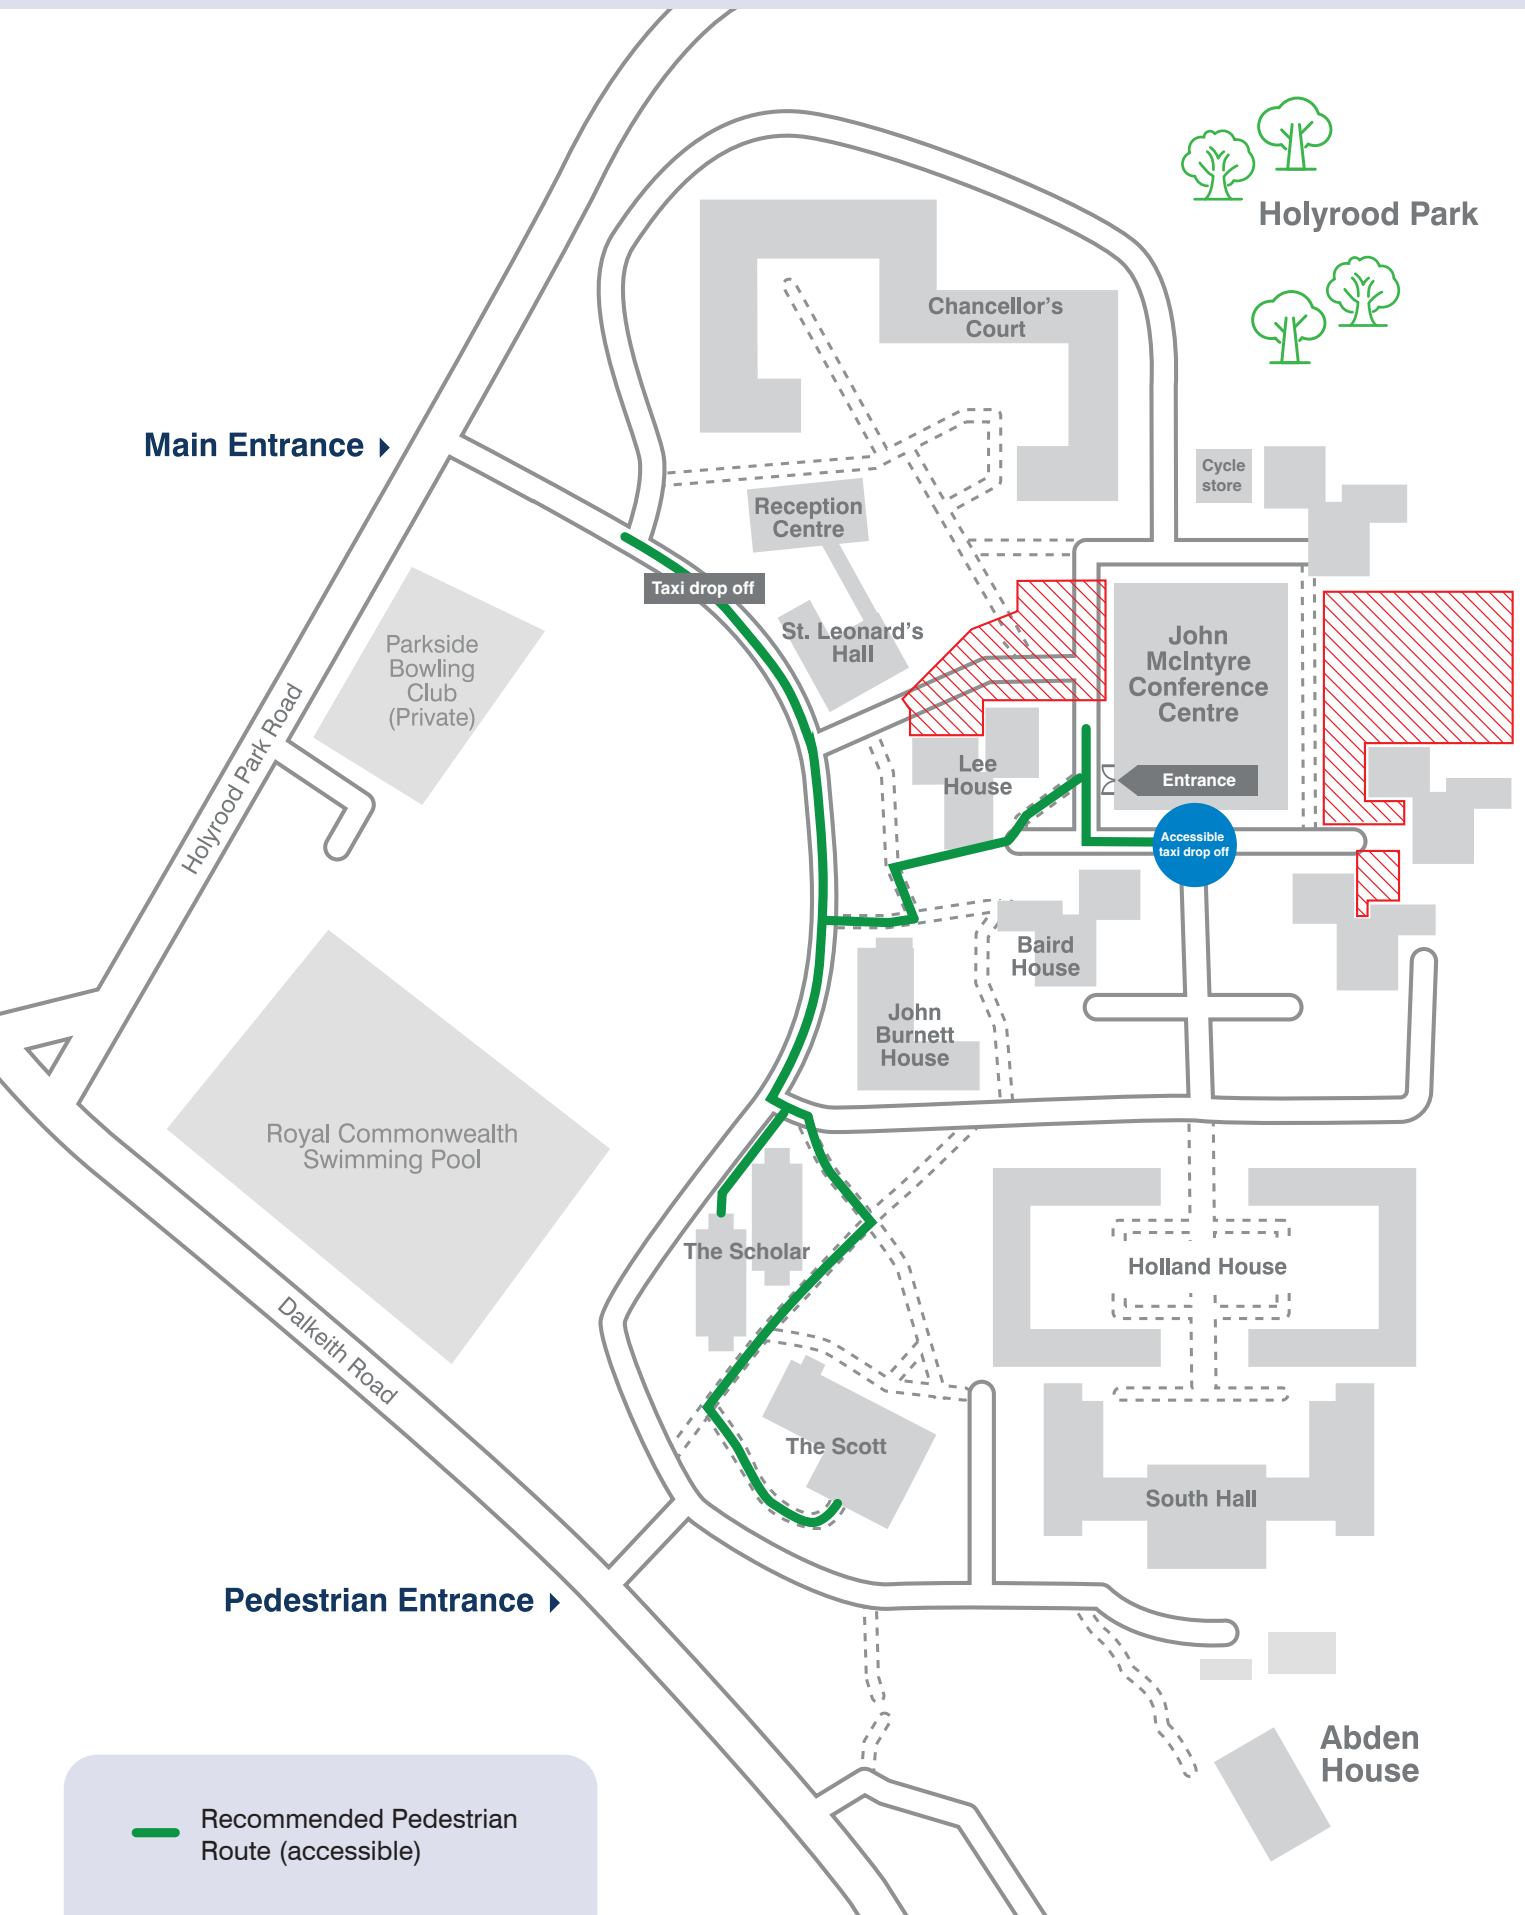

Pollock Estate Map: Delegate Access

21 August - 10 November 2023

THE UNIVERSITY of EDINBURGH
Hospitality & Events Collection

Main Entrance ▶

Holyrood Park Road

Royal Commonwealth Swimming Pool

Dalkeith Road

Pedestrian Entrance ▶

— Recommended Pedestrian Route (accessible)